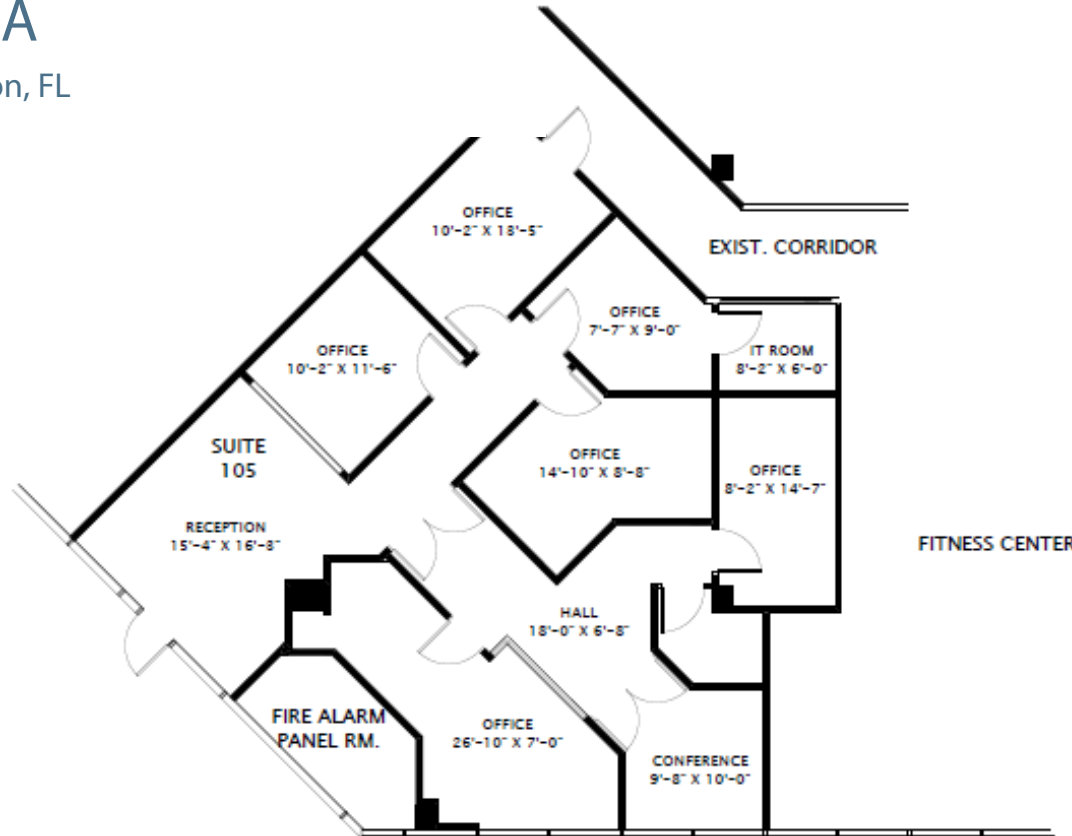

PENINSULA PLAZA

2424 N Federal Hwy, Boca Raton, FL

Suite 105
1,926 r.s.f.

For more information,
please contact:

Brady Titcomb
+1 954 653 3222
brady.titcomb@am.jll.com

Floor Legend