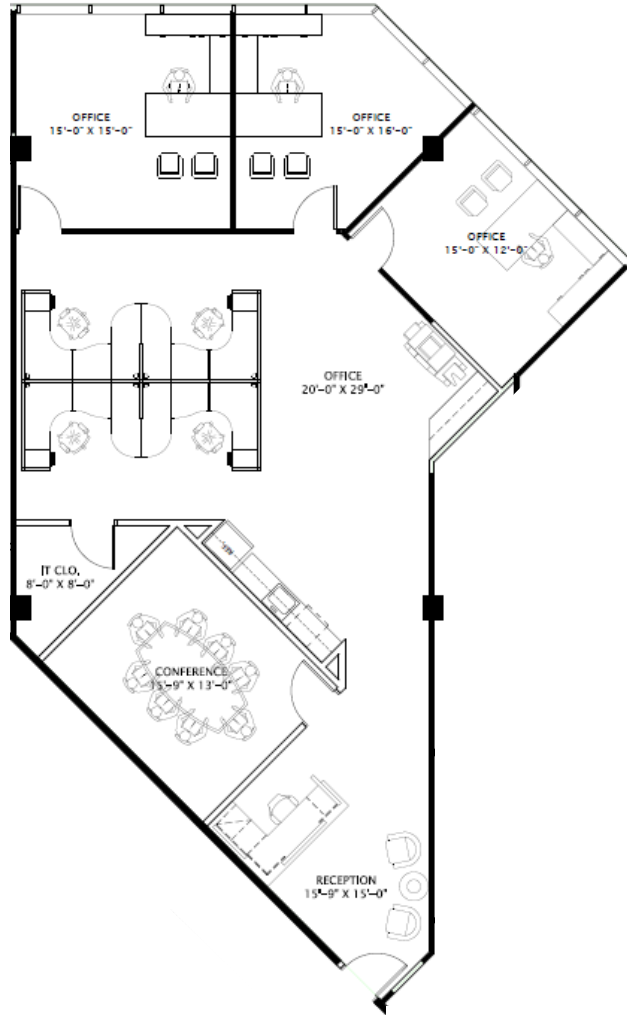

PENINSULA PLAZA

2424 N Federal Hwy, Boca Raton, FL

Suite 308
2,069 r.s.f.
Spec Plan

For more information,
please contact:

Brady Titcomb
+1 954 653 3222
brady.titcomb@am.jll.com

Floor Legend